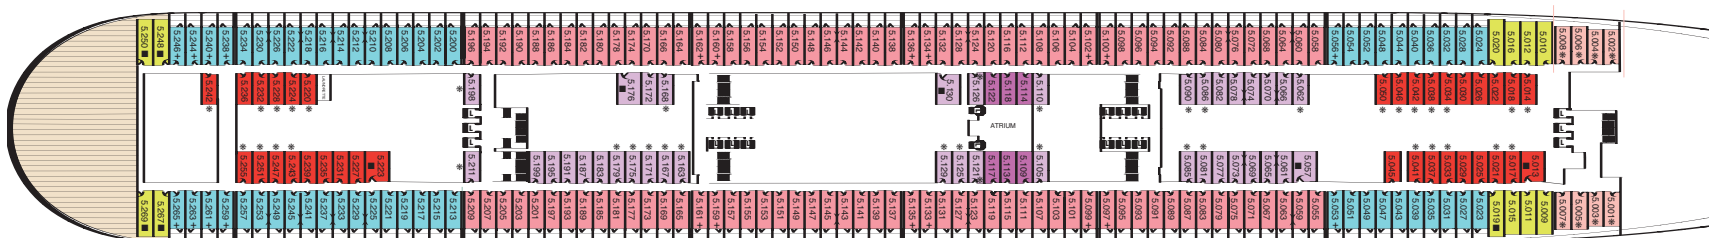

Ship facts

Country of Registry: Great Britain
 Gross Tonnage: 151,400 GRT
 Guest Capacity: 2,620
 No of Crew: 1,253
 Length: 1,132 feet
 Width: 131 feet
 Draft: 32 feet
 Refit: November 2005

Deck 13

Deck 12 (Staterooms 12.001-12.081)

Deck 9 (Grand Duplexes/Duplex Suites & Staterooms 9.001-9.082)

Deck 8 (Suites & Staterooms 8.001-8.130)

Deck 7

Deck 6 (Staterooms 6.001-6.304)

Aft

Midships

Forward

Deck 5 (Staterooms 5.001-5.269)

Stateroom Category

- Q1 Grand Duplexes:
Balmoral & Sandringham Deck: 9, 10
- Q2 Suites:
Queen Mary & Queen Elizabeth
Duplex Apartments:
Windsor, Holyrood &
Buckingham Deck: 9, 10
- Q3 Royal Suites:
Queen Anne & Queen Victoria Deck: 10
- Q4 Penthouse Deck: 9, 10
- Q5 Queens Suites Deck: 9, 10, 11
- Q6 Queens Suites Deck: 9
- Q7 Queens Suites Deck: 8
- P1 Princess Suites Deck: 10
- P2 Princess Suites Deck: 10
- P3 Princess Suites Deck: 10
- AA Club Balcony Deck: 12
- A1 Deluxe Balcony Deck: 11, 12
- A2 Deluxe Balcony Deck: 11
- A3 Deluxe Balcony Deck: 8
- B1 Premium Balcony (Sheltered) Deck: 6
- B2 Premium Balcony (Sheltered) Deck: 5, 6
- B3 Premium Balcony (Sheltered) Deck: 4, 5
- B4 Premium Balcony (Sheltered) Deck: 4
- B5 Premium Balcony† Deck: 8
- B6 Premium Balcony† Deck: 8
- C1 Standard Oceanview Deck: 5, 6
- C2 Standard Oceanview Deck: 4
- C3 Standard Oceanview Deck: 6
- C4 Standard Oceanview Deck: 5
- D1 Atrium Deck: 5, 6
- D2 Standard Inside Deck: 11, 12
- D3 Standard Inside Deck: 9, 10
- D4 Standard Inside Deck: 6
- D5 Standard Inside Deck: 5, 6
- D6 Standard Inside Deck: 4, 5
- D7 Standard Inside Deck: 4
- D8 Standard Inside Deck: 4