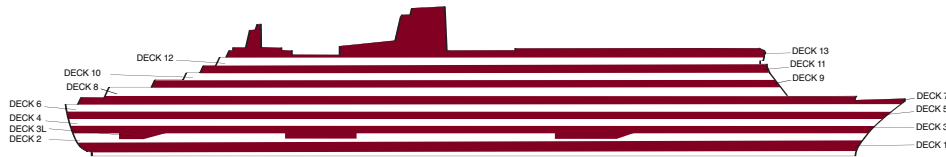

Queen Mary 2 Deck Plans

Stateroom Category

Q1 Grand Duplexes: Balmoral & Sandringham	Deck: 9, 10	B2 Premium Balcony (Sheltered)	Deck: 5, 6
Q2 Suites: Queen Mary & Queen Elizabeth Duplex Apartments: Windsor, Holyrood & Buckingham	Deck: 9, 10	B3 Premium Balcony (Sheltered)	Deck: 4, 5
Q3 Royal Suites: Queen Anne & Queen Victoria	Deck: 10	B4 Premium Balcony (Sheltered)	Deck: 4
Q4 Penthouse	Deck: 9, 10	B5 Premium Balcony†	Deck: 8
Q5 Queens Suites	Deck: 9, 10, 11	B6 Premium Balcony†	Deck: 8
Q6 Queens Suites	Deck: 9	C1 Standard Oceanview	Deck: 5, 6
Q7 Queens Suites	Deck: 8	C2 Standard Oceanview	Deck: 4
P1 Princess Suites	Deck: 10	C3 Standard Oceanview	Deck: 6
P2 Princess Suites	Deck: 10	C4 Standard Oceanview	Deck: 5
P3 Princess Suites	Deck: 10	D1 Atrium	Deck: 5, 6
AA Club Balcony	Deck: 12	D2 Standard Inside	Deck: 11, 12
A1 Deluxe Balcony	Deck: 11, 12	D3 Standard Inside	Deck: 9, 10
A2 Deluxe Balcony	Deck: 11	D4 Standard Inside	Deck: 6
A3 Deluxe Balcony	Deck: 8	D5 Standard Inside	Deck: 5, 6
B1 Premium Balcony (Sheltered)	Deck: 6	D6 Standard Inside	Deck: 4, 5
		D7 Standard Inside	Deck: 4
		D8 Standard Inside	Deck: 4

Key to symbols

- Wheelchair accessible
- + 3rd berth is a single sofa bed
- 3rd & 4th berth is a double sofa bed
- * 3rd & 4th berths are two upper beds
- L Lift
- † B5 & B6 Staterooms have views partially obstructed by lifeboats

Ship facts

Country of Registry: Great Britain
 Gross Tonnage: 151,400 GRT
 Guest Capacity: 2,620
 No of Crew: 1,253
 Length: 1,132 feet
 Width: 131 feet
 Draft: 32 feet
 Refit: November 2005

Deck 13

Deck 12 (Staterooms 12.001-12.081)