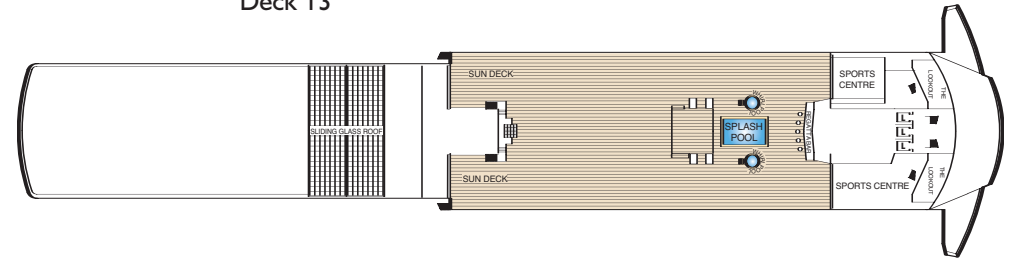

Queen Mary 2 Deck Plans

Stateroom Category

Q1 Grand Duplexes: Balmoral & Sandringham	Deck: 9, 10	B2 Premium Balcony (Sheltered)	Deck: 5, 6
Q2 Suites: Queen Mary & Queen Elizabeth Duplex Apartments: Windsor, Holyrood & Buckingham	Deck: 9, 10	B3 Premium Balcony (Sheltered)	Deck: 4, 5
Q3 Royal Suites: Queen Anne & Queen Victoria	Deck: 10	B4 Premium Balcony (Sheltered)	Deck: 4
Q4 Penthouse	Deck: 9, 10	B5 Premium Balcony†	Deck: 8
Q5 Queens Suites	Deck: 9, 10, 11	B6 Premium Balcony†	Deck: 8
Q6 Queens Suites	Deck: 9	C1 Standard Oceanview	Deck: 5, 6
Q7 Queens Suites	Deck: 8	C2 Standard Oceanview	Deck: 4
P1 Princess Suites	Deck: 10	C3 Standard Oceanview	Deck: 6
P2 Princess Suites	Deck: 10	C4 Standard Oceanview	Deck: 5
P3 Princess Suites	Deck: 10	D1 Atrium	Deck: 5, 6
AA Club Balcony	Deck: 12	D2 Standard Inside	Deck: 11, 12
A1 Deluxe Balcony	Deck: 11, 12	D3 Standard Inside	Deck: 9, 10
A2 Deluxe Balcony	Deck: 11	D4 Standard Inside	Deck: 6
A3 Deluxe Balcony	Deck: 8	D5 Standard Inside	Deck: 5, 6
B1 Premium Balcony (Sheltered)	Deck: 6	D6 Standard Inside	Deck: 4, 5
		D7 Standard Inside	Deck: 4
		D8 Standard Inside	Deck: 4

Key to symbols

- Wheelchair accessible
- + 3rd berth is a single sofa bed
- 3rd & 4th berth is a double sofa bed
- * 3rd & 4th berths are two upper beds
- L Lift
- † B5 & B6 Staterooms have views partially obstructed by lifeboats

Ship facts

Country of Registry: Great Britain
 Gross Tonnage: 151,400 GRT
 Guest Capacity: 2,620
 No of Crew: 1,253
 Length: 1,132 feet
 Width: 131 feet
 Draft: 32 feet
 Refit: November 2005

Deck 13

Deck 12 (Staterooms 12.001-12.081)