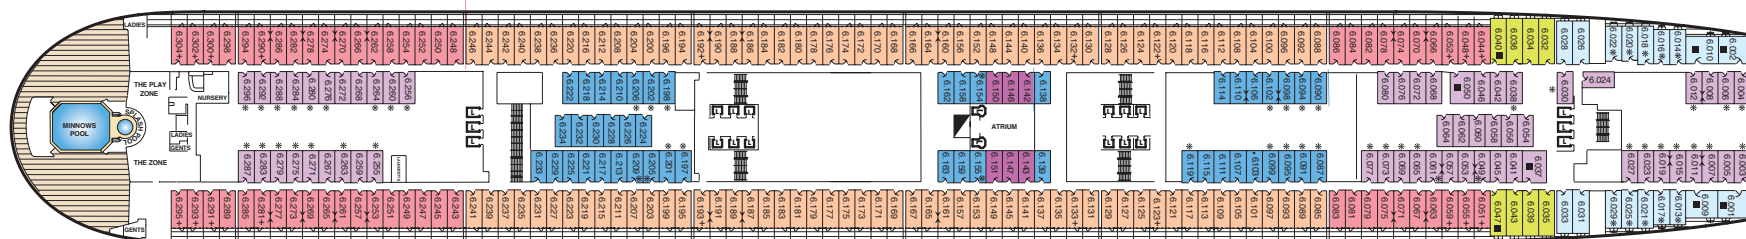

Deck 9 (Grand Duplexes/Duplex Suites & Staterooms 9.001-9.082)

Deck 8 (Suites & Staterooms 8.001-8.130)

Deck 7

Deck 6 (Staterooms 6.001-6.304)

Aft

Midships

Forward

Deck 5 (Staterooms 5.001-5.269)

Stateroom Category

- Q1 Grand Duplexes:
Balmoral & Sandringham Deck: 9, 10
- Q2 Suites:
Queen Mary & Queen Elizabeth
Duplex Apartments:
Windsor, Holyrood &
Buckingham Deck: 9, 10
- Q3 Royal Suites:
Queen Anne & Queen Victoria Deck: 10
- Q4 Penthouse Deck: 9, 10
- Q5 Queens Suites Deck: 9, 10, 11
- Q6 Queens Suites Deck: 9
- Q7 Queens Suites Deck: 8
- P1 Princess Suites Deck: 10
- P2 Princess Suites Deck: 10
- P3 Princess Suites Deck: 10
- AA Club Balcony Deck: 12
- A1 Deluxe Balcony Deck: 11, 12
- A2 Deluxe Balcony Deck: 11
- A3 Deluxe Balcony Deck: 8
- B1 Premium Balcony (Sheltered) Deck: 6
- B2 Premium Balcony (Sheltered) Deck: 5, 6
- B3 Premium Balcony (Sheltered) Deck: 4, 5
- B4 Premium Balcony (Sheltered) Deck: 4
- B5 Premium Balcony† Deck: 8
- B6 Premium Balcony† Deck: 8
- C1 Standard Oceanview Deck: 5, 6
- C2 Standard Oceanview Deck: 4
- C3 Standard Oceanview Deck: 6
- C4 Standard Oceanview Deck: 5
- D1 Atrium Deck: 5, 6
- D2 Standard Inside Deck: 11, 12
- D3 Standard Inside Deck: 9, 10
- D4 Standard Inside Deck: 6
- D5 Standard Inside Deck: 5, 6
- D6 Standard Inside Deck: 4, 5
- D7 Standard Inside Deck: 4
- D8 Standard Inside Deck: 4