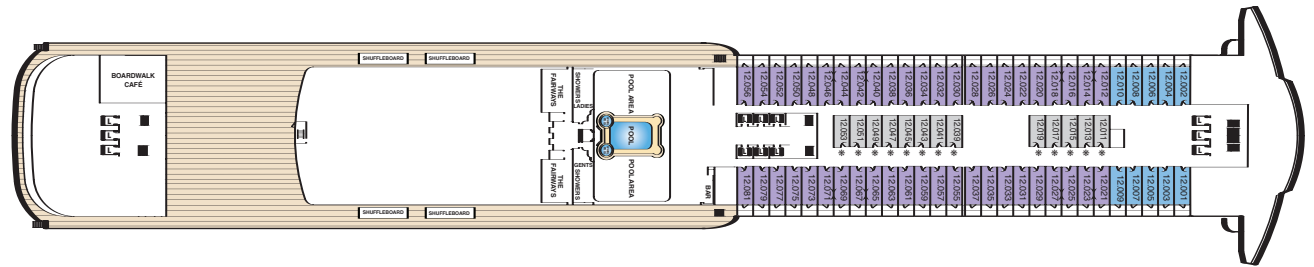

Queen Mary 2 Deck Plans

Stateroom Category

Q1 Grand Duplexes: Balmoral & Sandringham	Deck: 9, 10	B2 Premium Balcony (Sheltered)	Deck: 5, 6
Q2 Suites: Queen Mary & Queen Elizabeth Duplex Apartments: Windsor, Holyrood & Buckingham	Deck: 9, 10	B3 Premium Balcony (Sheltered)	Deck: 4, 5
Q3 Royal Suites: Queen Anne & Queen Victoria	Deck: 10	B4 Premium Balcony (Sheltered)	Deck: 4
Q4 Penthouse	Deck: 9, 10	B5 Premium Balcony†	Deck: 8
Q5 Queens Suites	Deck: 9, 10, 11	B6 Premium Balcony†	Deck: 8
Q6 Queens Suites	Deck: 9	C1 Standard Oceanview	Deck: 5, 6
Q7 Queens Suites	Deck: 8	C2 Standard Oceanview	Deck: 4
P1 Princess Suites	Deck: 10	C3 Standard Oceanview	Deck: 6
P2 Princess Suites	Deck: 10	C4 Standard Oceanview	Deck: 5
P3 Princess Suites	Deck: 10	D1 Atrium	Deck: 5, 6
AA Club Balcony	Deck: 12	D2 Standard Inside	Deck: 11, 12
A1 Deluxe Balcony	Deck: 11, 12	D3 Standard Inside	Deck: 9, 10
A2 Deluxe Balcony	Deck: 11	D4 Standard Inside	Deck: 6
A3 Deluxe Balcony	Deck: 8	D5 Standard Inside	Deck: 5, 6
B1 Premium Balcony (Sheltered)	Deck: 6	D6 Standard Inside	Deck: 4, 5
		D7 Standard Inside	Deck: 4
		D8 Standard Inside	Deck: 4

Key to symbols

- Wheelchair accessible
- + 3rd berth is a single sofa bed
- 3rd & 4th berth is a double sofa bed
- * 3rd & 4th berths are two upper beds
- L Lift
- † B5 & B6 Staterooms have views partially obstructed by lifeboats

Ship facts

Country of Registry: Great Britain
 Gross Tonnage: 151,400 GRT
 Guest Capacity: 2,620
 No of Crew: 1,253
 Length: 1,132 feet
 Width: 131 feet
 Draft: 32 feet
 Refit: November 2005

Deck 13

Deck 12 (Staterooms 12.001-12.081)