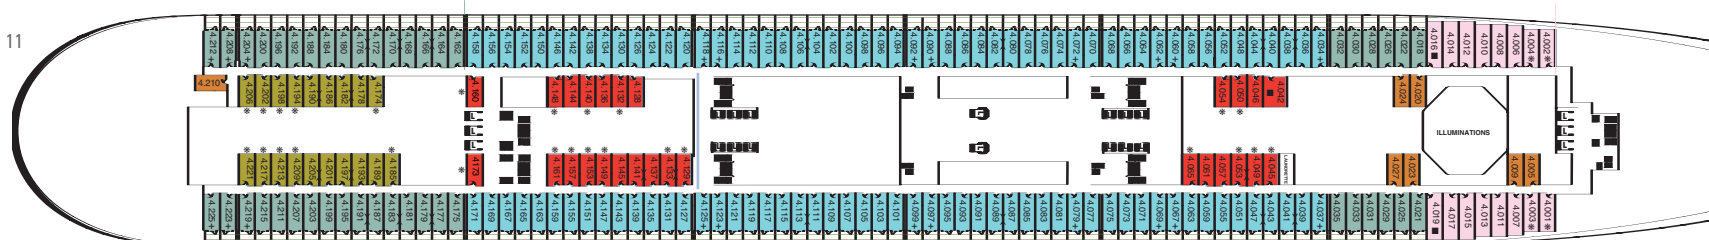

Deck 4 (Staterooms 4.001-4.225)