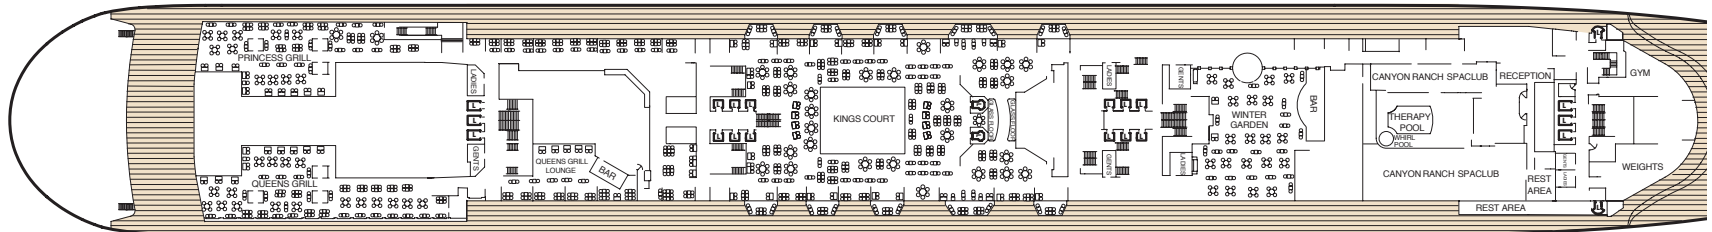

To book and for current fares visit www.cunard.co.uk, call 0845 071 0300 or contact your travel agent

Queen Mary 2 Deck Plans

Stateroom Category

- Q1** Grand Duplexes:
Balmoral & Sandringham **Deck: 9, 10**
- Q2** Suites:
Queen Mary & Queen Elizabeth
Duplex Apartments:
Windsor, Holyrood &
Buckingham **Deck: 9, 10**
- Q3** Royal Suites:
Queen Anne & Queen Victoria **Deck: 10**
- Q4** Penthouse **Deck: 9, 10**
- Q5** Queens Suites **Deck: 9, 10, 11**
- Q6** Queens Suites **Deck: 9**
- Q7** Queens Suites **Deck: 8**
- P1** Princess Suites **Deck: 10**
- P2** Princess Suites **Deck: 10**
- P3** Princess Suites **Deck: 10**
- AA** Club Balcony **Deck: 12**
- A1** Deluxe Balcony **Deck: 11, 12**
- A2** Deluxe Balcony **Deck: 11**
- A3** Deluxe Balcony **Deck: 8**
- B1** Premium Balcony (Sheltered) **Deck: 6**
- B2** Premium Balcony (Sheltered) **Deck: 5, 6**
- B3** Premium Balcony (Sheltered) **Deck: 4, 5**
- B4** Premium Balcony (Sheltered) **Deck: 4**
- B5** Premium Balcony† **Deck: 8**
- B6** Premium Balcony† **Deck: 8**
- C1** Standard Oceanview **Deck: 5, 6**
- C2** Standard Oceanview **Deck: 4**
- C3** Standard Oceanview **Deck: 6**
- C4** Standard Oceanview **Deck: 5**
- D1** Atrium **Deck: 5, 6**
- D2** Standard Inside **Deck: 11, 12**
- D3** Standard Inside **Deck: 9, 10**
- D4** Standard Inside **Deck: 6**
- D5** Standard Inside **Deck: 5, 6**
- D6** Standard Inside **Deck: 4, 5**
- D7** Standard Inside **Deck: 4**
- D8** Standard Inside **Deck: 4**

Key to symbols

- Wheelchair accessible
- + 3rd berth is a single sofa bed
- 3rd & 4th berth is a double sofa bed
- * 3rd & 4th berths are two upper beds
- L Lift
- † B5 & B6 Staterooms have views partially obstructed by lifeboats

Deck 9 (Grand Duplexes/Duplex Suites & Staterooms 9.001-9.082)

Deck 8 (Suites & Staterooms 8.001-8.130)

Deck 7

Deck 6 (Staterooms 6.001-6.304)

Aft

Midships

Forward

Deck 5 (Staterooms 5.001-5.269)