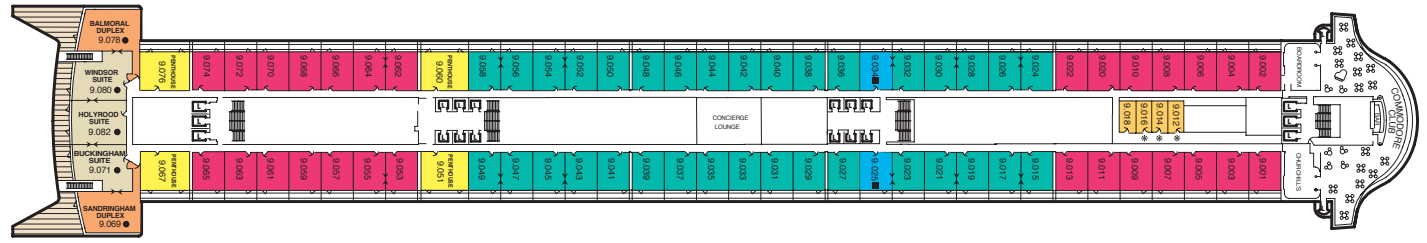

Queen Mary 2 Deck Plans

Stateroom Category

- **Q1** Grand Duplexes:
  Balmoral & Sandringham **Deck: 9, 10**
- **Q2** Suites:
  Queen Mary & Queen Elizabeth
  Duplex Apartments:
  Windsor, Holyrood &
  Buckingham **Deck: 9, 10**
- **Q3** Royal Suites:
  Queen Anne & Queen Victoria **Deck: 10**
- **Q4** Penthouse **Deck: 9, 10**
- **Q5** Queens Suites **Deck: 9, 10, 11**
- **Q6** Queens Suites **Deck: 9**
- **Q7** Queens Suites **Deck: 8**
- **P1** Princess Suites **Deck: 10**
- **P2** Princess Suites **Deck: 10**
- **P3** Princess Suites **Deck: 10**
- **AA** Club Balcony **Deck: 12**
- **A1** Deluxe Balcony **Deck: 11, 12**
- **A2** Deluxe Balcony **Deck: 11**
- **A3** Deluxe Balcony **Deck: 8**
- **B1** Premium Balcony (Sheltered) **Deck: 6**
- **B2** Premium Balcony (Sheltered) **Deck: 5, 6**
- **B3** Premium Balcony (Sheltered) **Deck: 4, 5**
- **B4** Premium Balcony (Sheltered) **Deck: 4**
- **B5** Premium Balcony† **Deck: 8**
- **B6** Premium Balcony† **Deck: 8**
- **C1** Standard Oceanview **Deck: 5, 6**
- **C2** Standard Oceanview **Deck: 4**
- **C3** Standard Oceanview **Deck: 6**
- **C4** Standard Oceanview **Deck: 5**
- **D1** Atrium **Deck: 5, 6**
- **D2** Standard Inside **Deck: 11, 12**
- **D3** Standard Inside **Deck: 9, 10**
- **D4** Standard Inside **Deck: 6**
- **D5** Standard Inside **Deck: 5, 6**
- **D6** Standard Inside **Deck: 4, 5**
- **D7** Standard Inside **Deck: 4**
- **D8** Standard Inside **Deck: 4**

Key to symbols

- Wheelchair accessible
- + 3rd berth is a single sofa bed
- 3rd & 4th berth is a double sofa bed
- 3rd & 4th berths are two upper beds
- L Lift
- † B5 & B6 Staterooms have views partially obstructed by lifeboats

Deck 9 (Grand Duplexes/Duplex Suites & Staterooms 9.001-9.082)