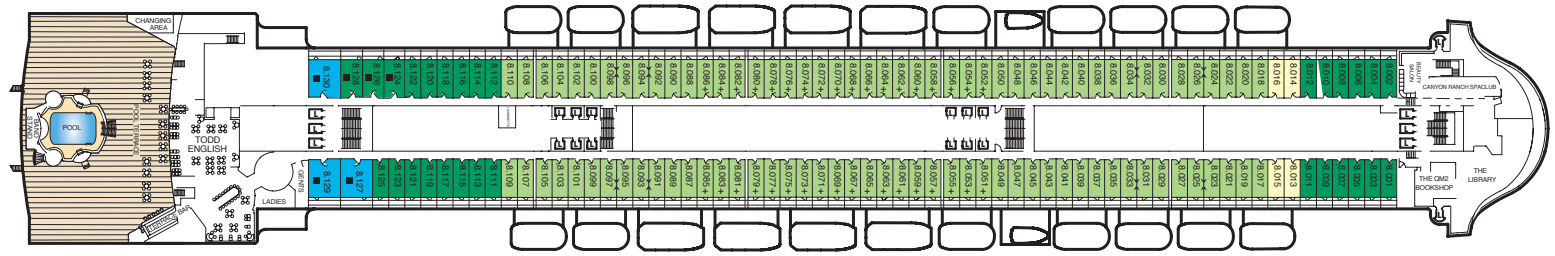

Deck 8 (Suites & Staterooms 8.001-8.130)