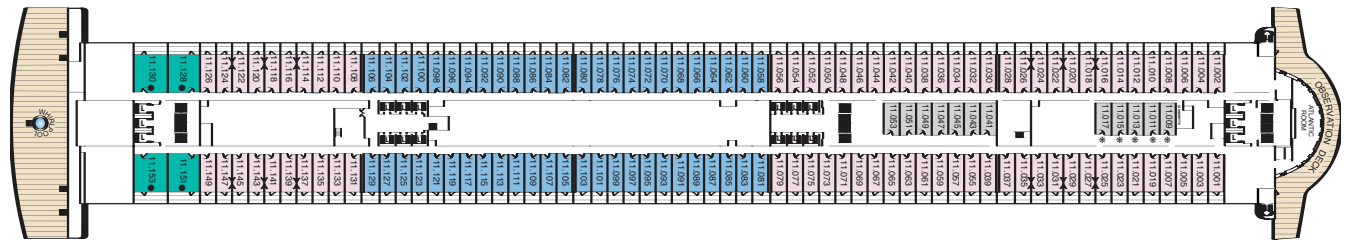

Deck 11 (Staterooms 11.001-11.153)